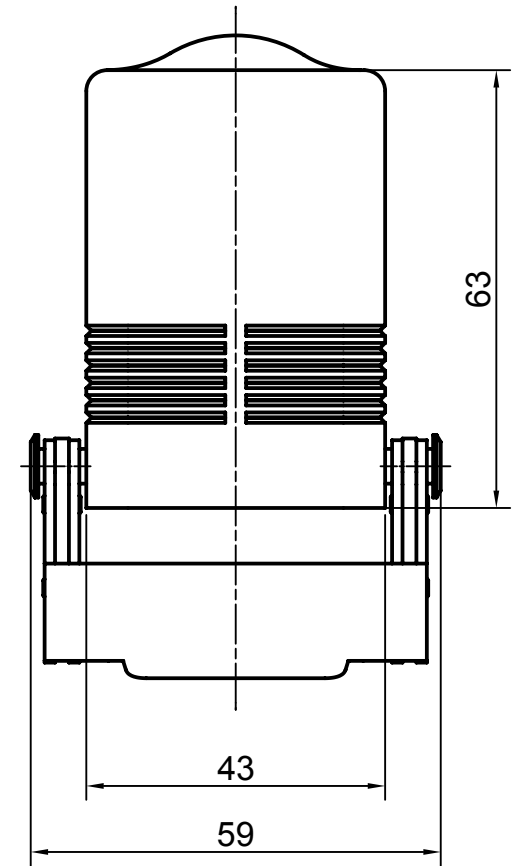

Diritti riservati

All rights reserved

Date 10.01.2007	CMO 16 X	Scale	
Sign.	hood side entry with 2 lev. PG21 ins.	1:1	