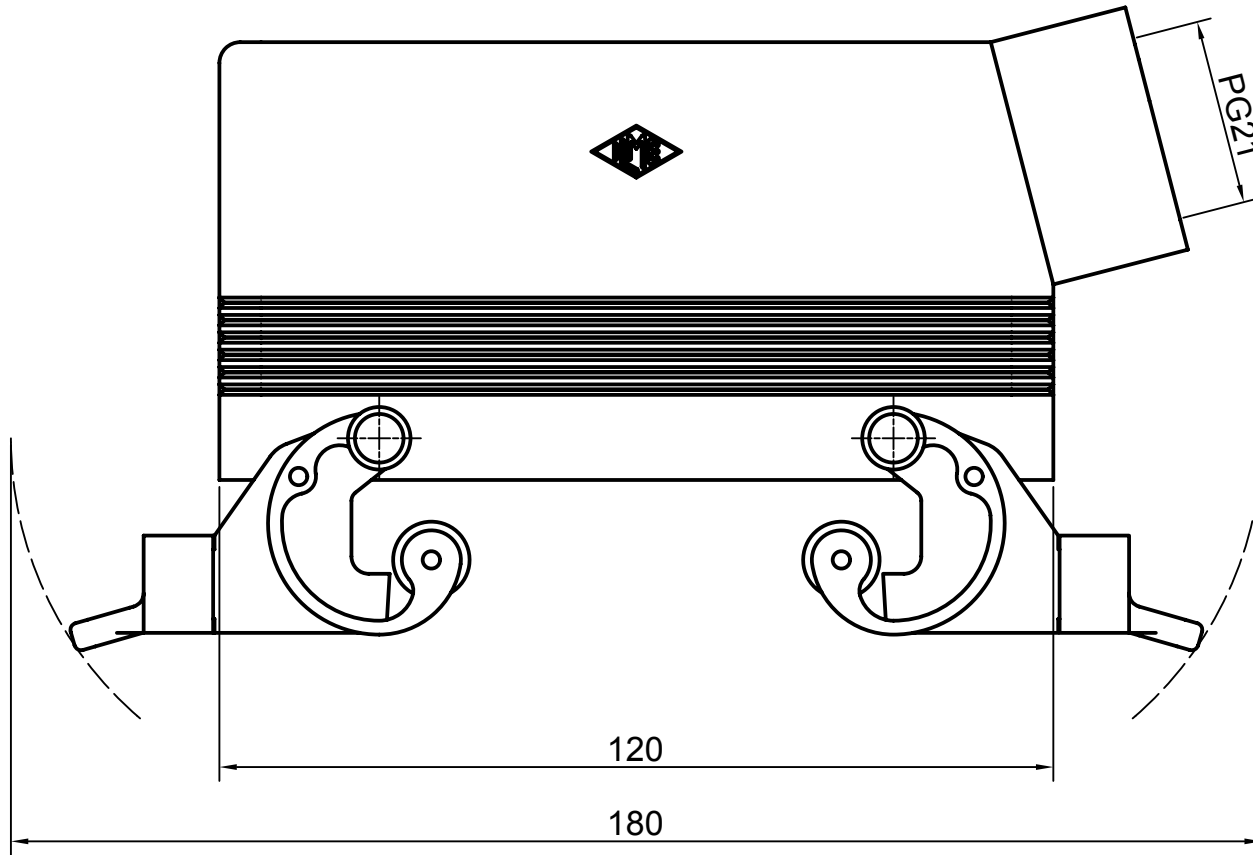

Diritti riservati

All rights reserved

Date 10.01.2007	CMO 16 X	Scale	
Sign.	hood side entry with 2 lev. PG21 ins.	1:1	